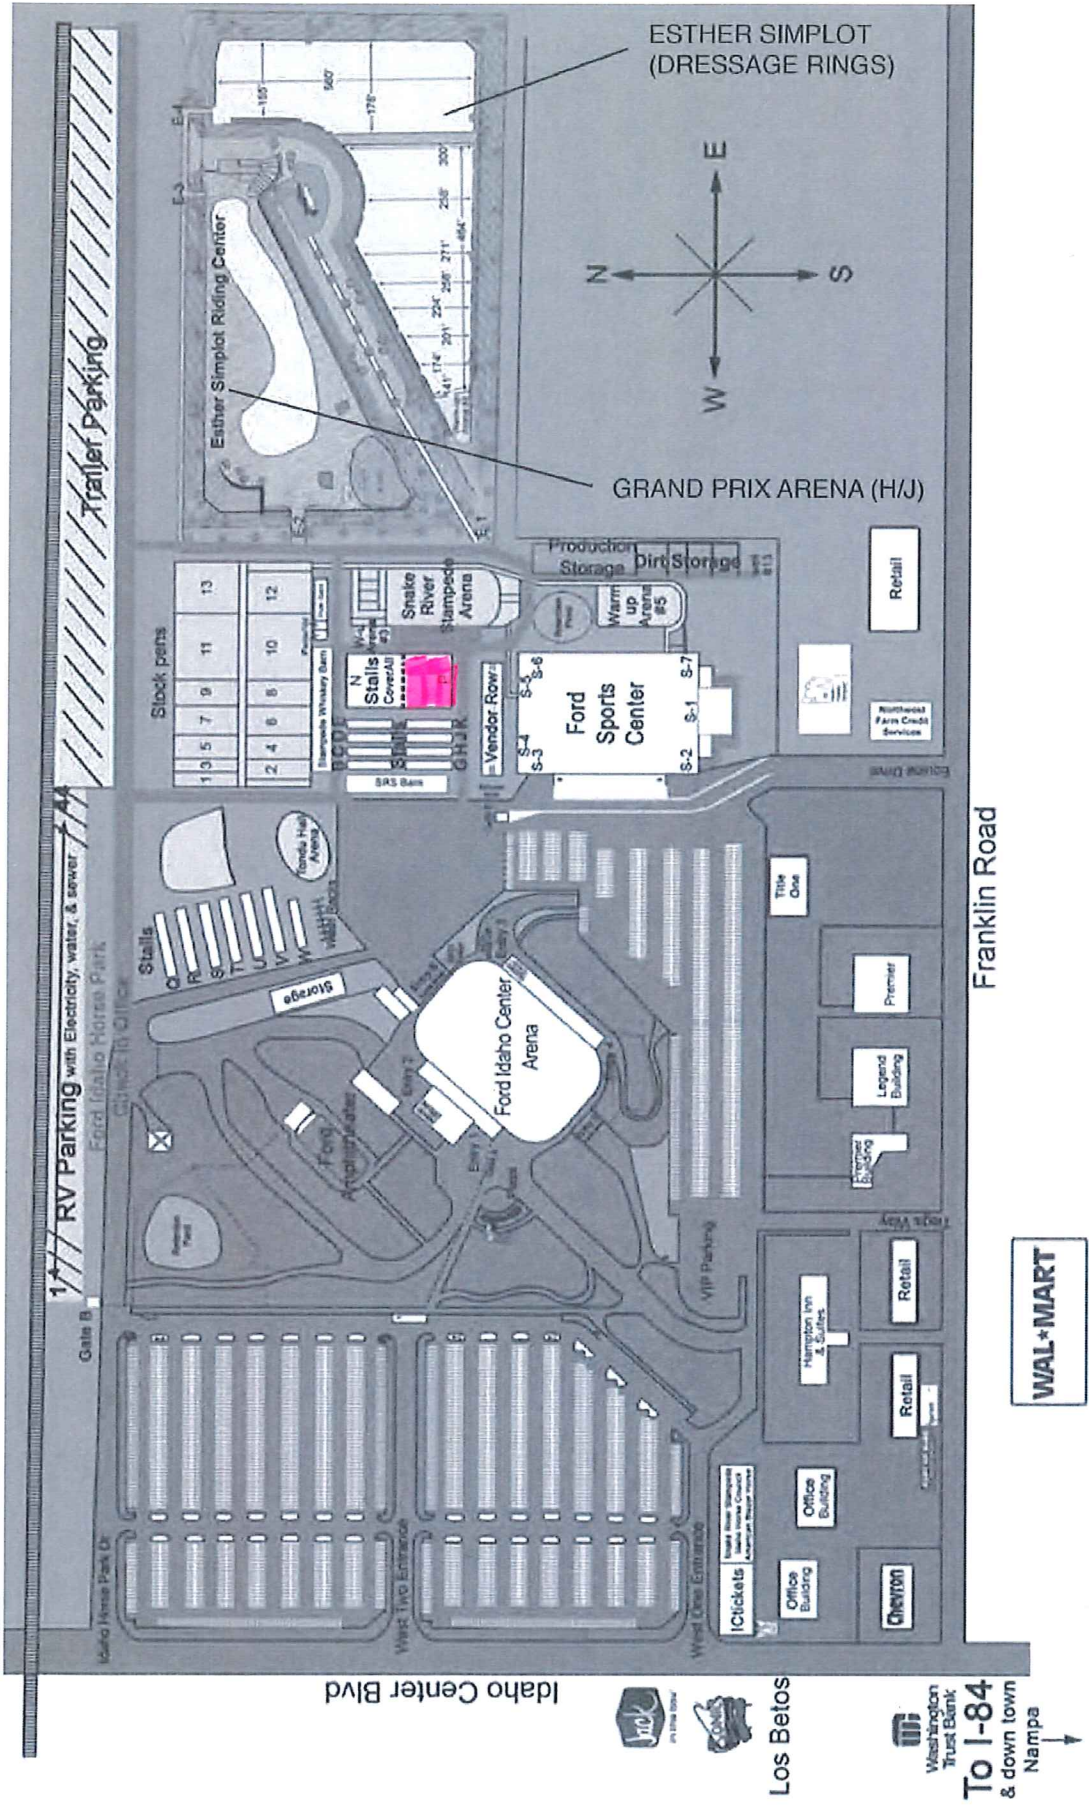

2016 SPORT HORSE NATIONALS - SEPTEMBER 21st - 25th

Saturday September 24, 2016, Cont.

FORD SPORTS COMPLEX AFTERNOON (TBA)	ESTER SIMPLOT RIDING CENTER 8:00 am

#	Sec	Team	#	Sec	Team
776	A	T2			
776	B	T2			
~~776~~	~~C~~	~~T2~~			
338	SF/F	T1			
4054	A	T2			
4054	B	T2			

DRESSAGE AWARDS APPROX 5 PM

FORD SPORTS COMPLEX EVENING (TBA)

1278	SF/F	CD			
1297	SF/F	CD			
1055	SF/F	T1			
348	SF/F	T1			
778	SF/F	T1			
1026		T1 & 2			

Ring 1	Hannon, Trentelman		
1413	H/A/A Dressage Second Level ATR CH	SF/F	H,T
889	A/H/A/A Dressage Grand Prix CH	SF/F	H,T
1504	A/H/A/A/A ABS Young Dressage Horse	SF/F	H & T
<i>$15,000 available to Sweepstakes enrolled Breeding Entries</i>			
CH -	$4000	RC -	$3000 TT - $1000

Ring 2	Creswick, Richardson		
1403	Arabian Dressage Training Level ATR CH	SF/F	C, R
644	A/H/A/A Western Dressage Level One Exhibition	SF/F	R, C

Ring 3	Bamit, Royce		
828	A/H/A/A Dressage Fourth Level ATR CH	SF/F	B,R
1501	H/A/A Dressage Training Level CH	SF/F	R,B

Sunday Morning September 25, 2016

FORD SPORTS COMPLEX	GRAND PRIX FIELD 8:00 am

Triangle 1 8:00 am

599	SF/F	T1			
<i>$1,500 available to Sweepstakes enrolled Breeding Entries</i>					
CH -	$400	RC -	$300	TT -	$100
600	SF/F	T1			
<i>$1,500 available to Sweepstakes enrolled Breeding Entries</i>					
CH -	$400	RC -	$300	TT -	$100
601	SF/F	T1			
<i>$1,500 available to Sweepstakes enrolled Breeding Entries</i>					
CH -	$400	RC -	$300	TT -	$100

Triangle 2 8:00 am

602	SF/F	T2			
603	SF/F	T2			
<i>$1,500 available to Sweepstakes enrolled Breeding Entries</i>					
CH -	$400	RC -	$300	TT -	$100
604	SF/F	T2			
<i>$1,500 available to Sweepstakes enrolled Breeding Entries</i>					
CH -	$400	RC -	$300	TT -	$100
1366		T1 & 2			

NOTE yearlings must be breeding entries to enter the ABS yearling classes

Triangle 1

1022	SF/F	T1			
<i>$1,500 available to Sweepstakes Breeding Entries</i>					
CH -	$400	RC -	$300	TT -	$100
1024	SF/F	T1			
<i>$1,500 available to Sweepstakes Breeding Entries</i>					
CH -	$400	RC -	$300	TT -	$100

Triangle 2

1023	SF/F	T2			
<i>$1,500 available to Sweepstakes Breeding Entries</i>					
CH -	$400	RC -	$300	TT -	$100
1025	SF/F	T2			
<i>$1,500 available to Sweepstakes Breeding Entries</i>					
CH -	$400	RC -	$300	TT -	$100

FORD SPORTS COMPLEX AFTERNOON (TBA)

342	SF/F	T2			
<i>$1,500 available to Sweepstakes enrolled Breeding Entries</i>					
CH -	$400	RC -	$300	TT -	$100
776	SF/F	T2			
336	SF/F	T1			
1051	SF/F	T2			
340	SF/F	T2			

947	A/H/A/A Hunter Seat Equitation Over Obstacles ATR CH	SF/F	HJ
940	A/H/A/A Hunter Seat Equitation Not To Jump ATR CH	SF/F	HJ

~~Hunter Warm-Up Will Precede Your Judged Round~~

There are no Warm-Up rounds for the Hunter Derby or the Equitation.

Horses will be allowed to hack in the ring (NO JUMPING) in the morning prior to the jump crew setting the course and the drag.

~~37~~	~~A/H/A/A Warm-Up Hunter Derby~~		NA
873	A/H/A/A Antares $2500 Hunter Derby	SF/F	HJ
CH	$550	RC	$350 TT $200

ESTER SIMPLOT RIDING CENTER 8:00 am

Ring 1	Hannon, Trentelman		
887	A/H/A/A Dressage Intermediate I CH	SF/F	H,T
1502	H/A/A Dressage Training Level AAOTR CH	SF/F	T,H
Ring 2	Creswick, Richardson		
1521	H/A/A Dressage Second Level CH	SF/F	R,C
824	A/H/A/A Dressage Fourth Level CH	SF/F	C,R

Ford Idaho Horse Nationals

SPORT HORSE NAT'L'S

Idaho Center Blvd

Los Betos

Washington Trust Bank
To I-84 & down town Nampa

Franklin Road